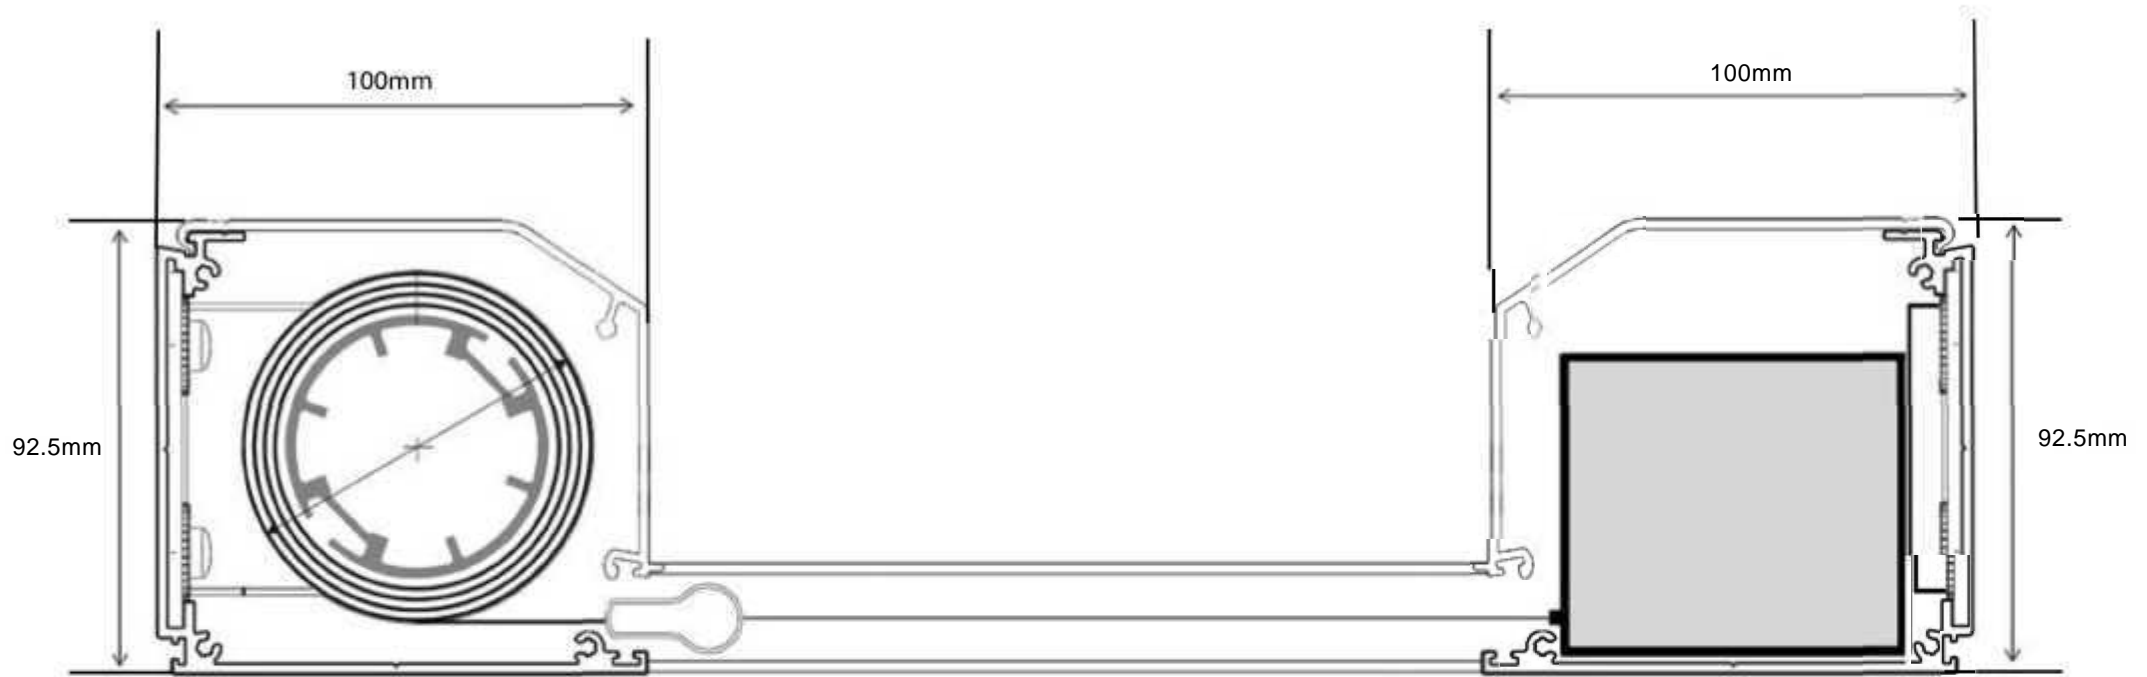

Section detail

Side Channel Sizes

SafeGuard roof lantern detail