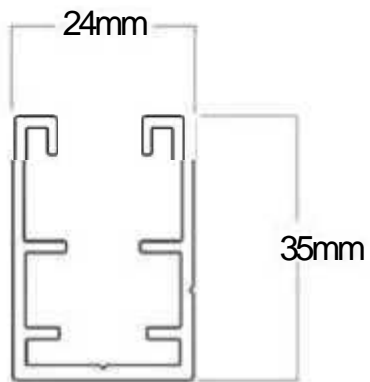

Section detail

Side Channel Sizes

SafeGuard roof lantern detail