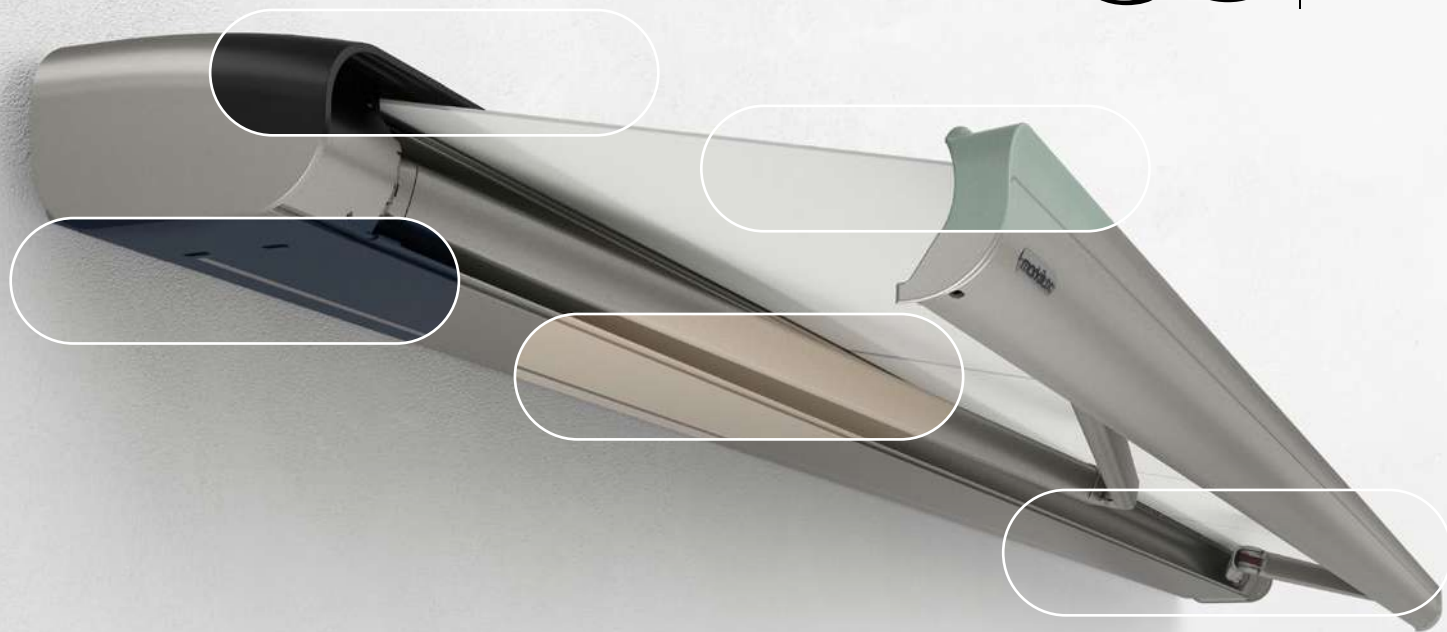

50 | anniversary
1972 | 2022

HIGH 5 MX

● ● ● ● ● ANNIVERSARY COLOURS

The new markilux anniversary frame colours

markilux
The best under the sun