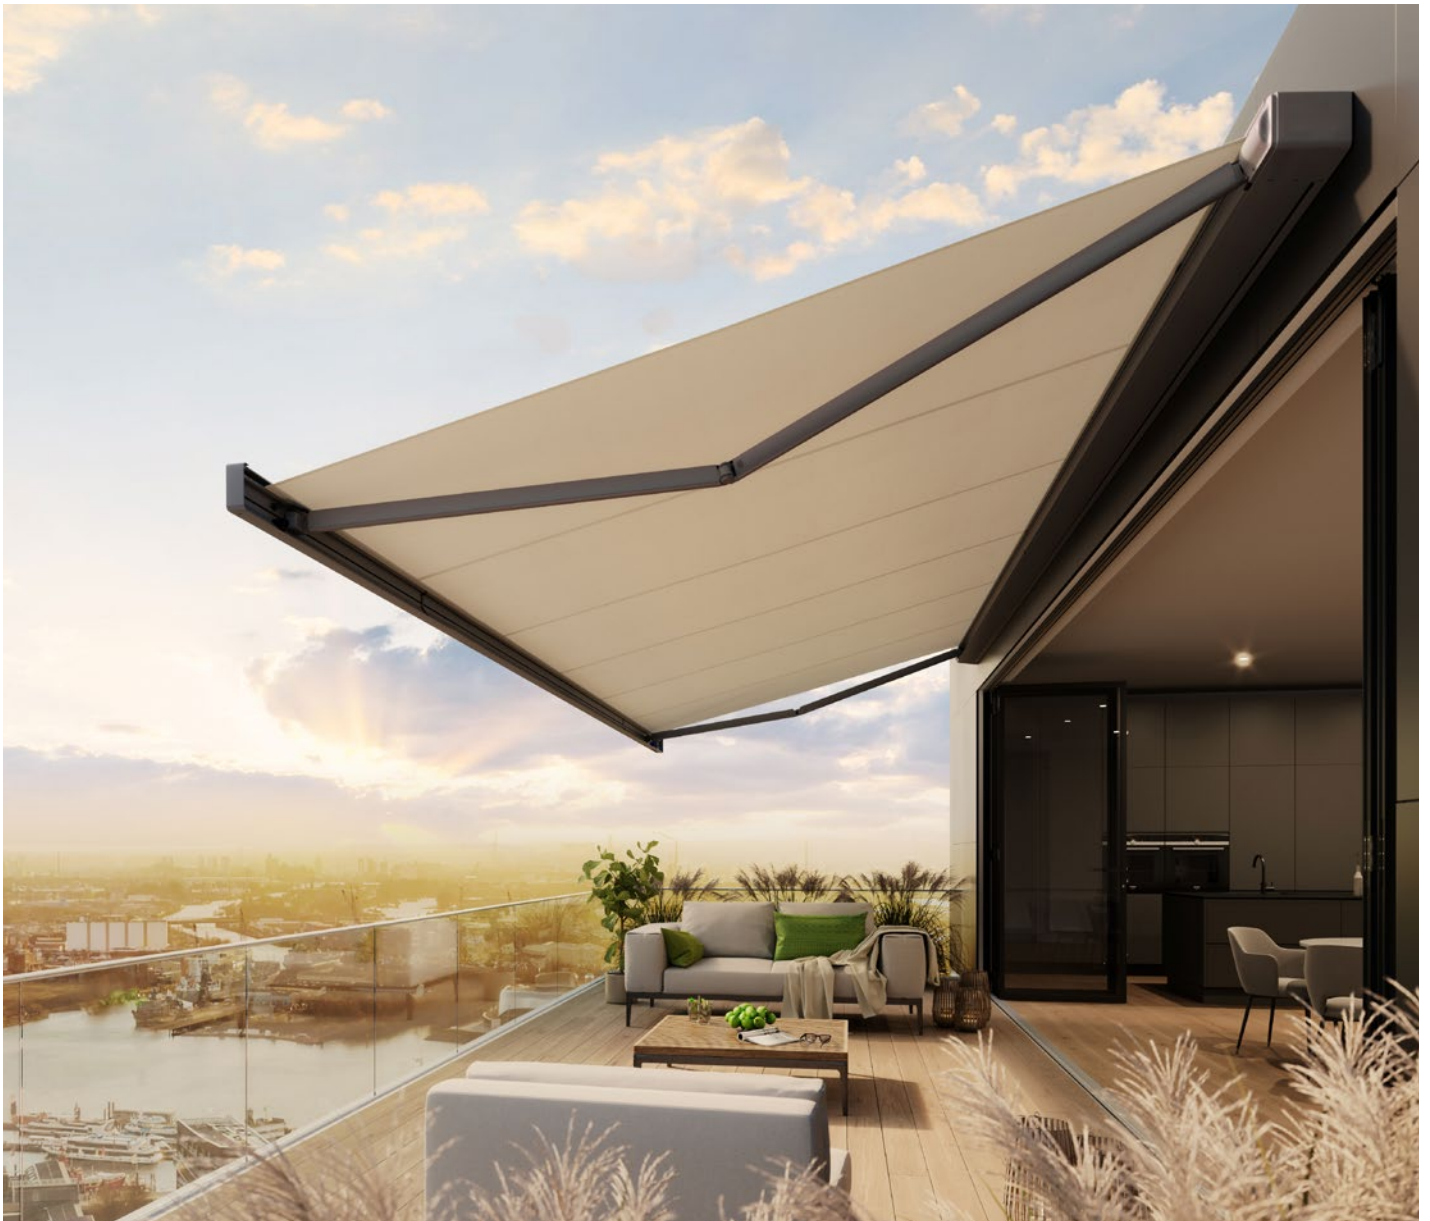

Aquarius blinds

MX_970

For everyone
who loves all-round beauty.