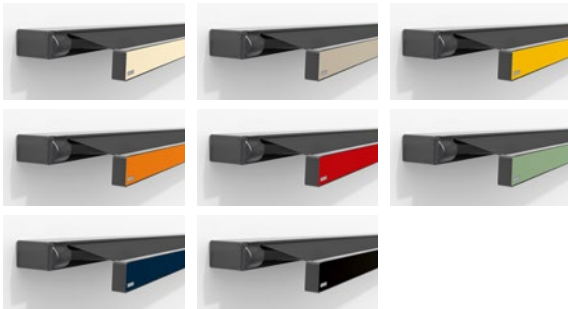

**Awning colours**

**Awning cover fabrics**

**In the evening. In the best possible light.**

The dimmable LED Line in the cassette makes for a stylish ambience during the course of the evening.

**markilux front panel colours**

The colour combination of a designer awning – consisting of frame colour, awning cover and front panel colour – has a major influence on the visual appearance and impact of the selected awnings. This trio of colours is in harmony with the clean lines and functional design of these designer awnings. From classically chic to fashionably elegant, there are many ways you can customise the awning of your dreams.